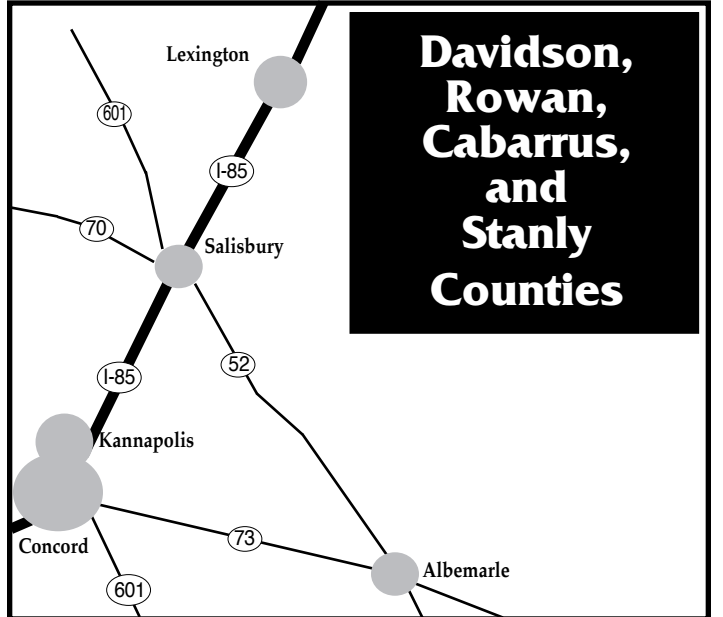

Charlotte, NC Maps

Uptown - South End - NODA

These maps are not to exact scale or exact distances. They were designed to give travelers help in finding the gallery spaces and museum spaces featured.