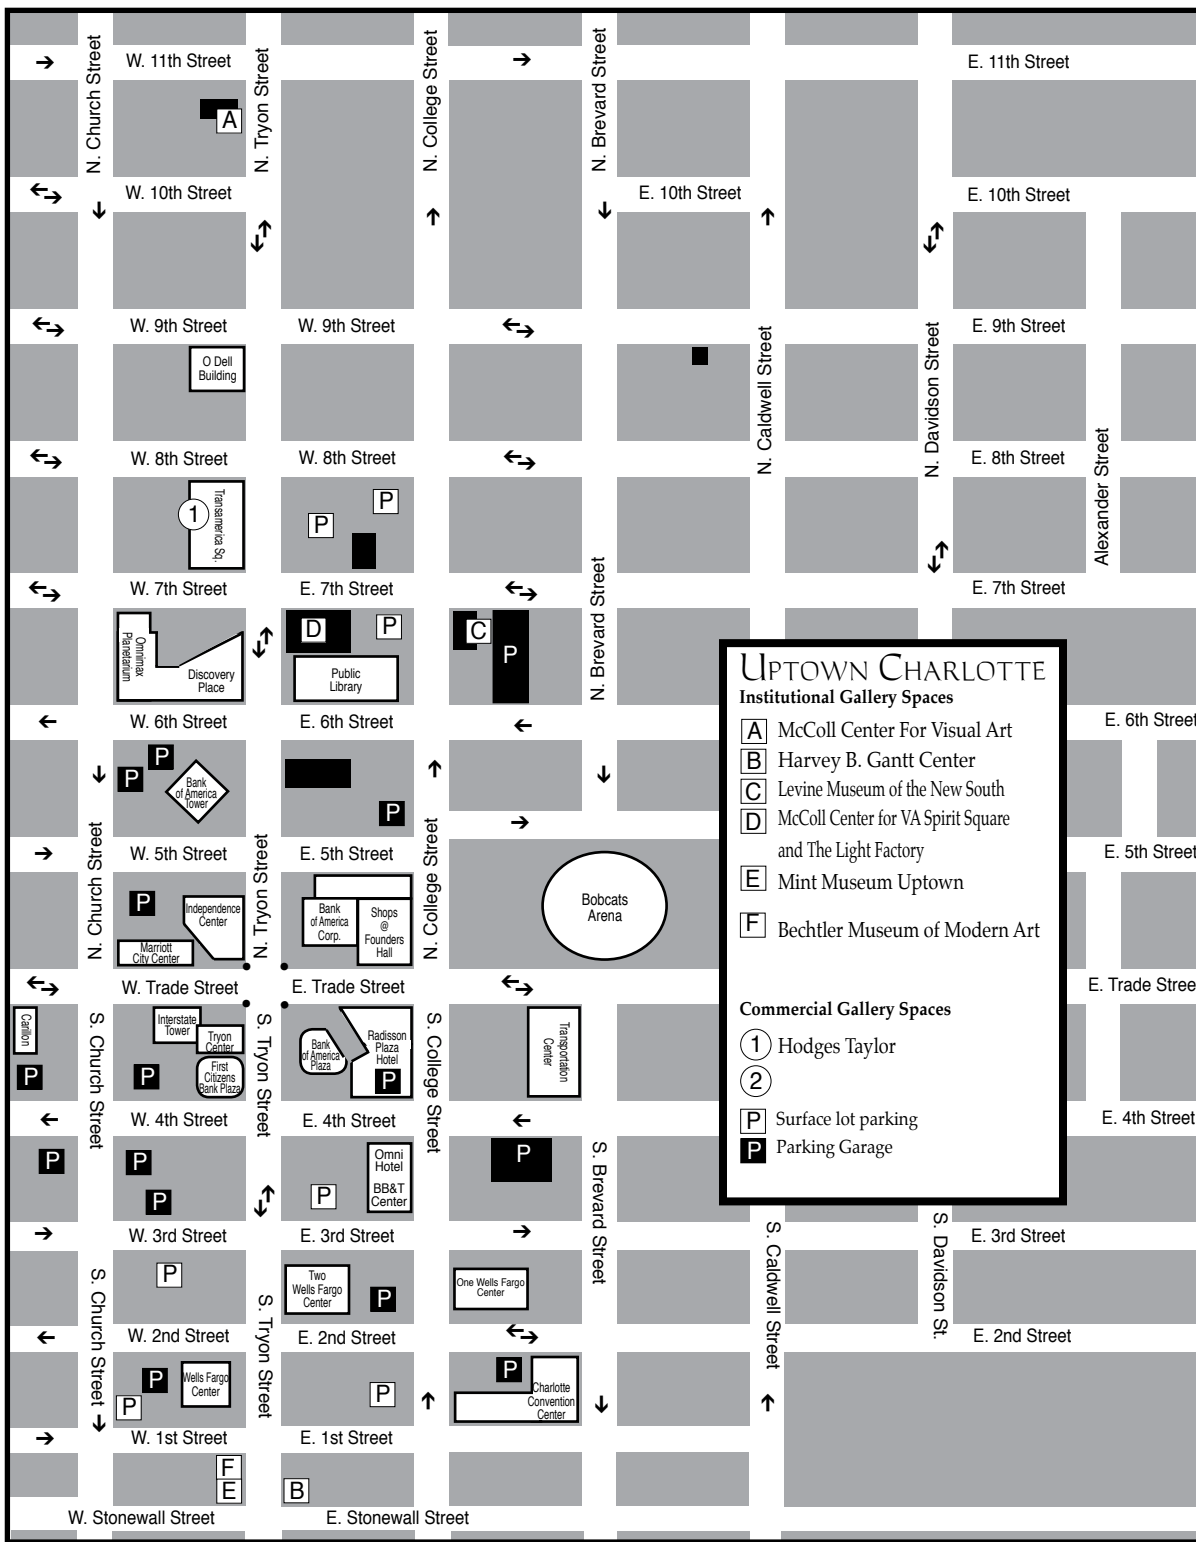

Charlotte, NC Maps

Uptown - South End - NODA

These maps are not to exact scale or exact distances. They were designed to give travelers help in finding the gallery spaces and museum spaces featured.